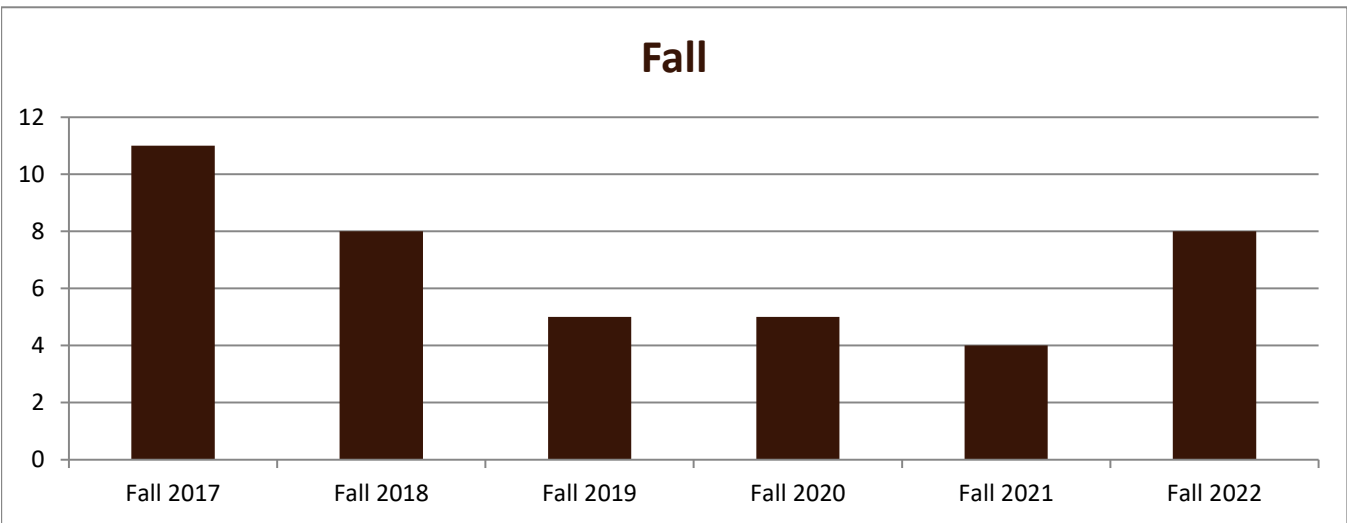

SMSU Mathematics Program Data

Enrolled Minors

Academic Years 2017-18 to 2022-23

Using Fall Semester Data (Fall 2017 to Fall 2022) for Term Specific measures

Enrolled by AY & Term		2018	2019	2020	2021	2022	2023
Fall		11	8	5	5	4	8
Spring		7	7	6	7	5	8
Summer		4	1	3	2	1	
Grand Total		22	16	14	14	10	16

SMSU Mathematics Program Data

Enrolled Minors

Academic Years 2017-18 to 2022-23

Using Fall Semester Data (Fall 2017 to Fall 2022) for Term Specific measures

By Gender	Fall 2017	Fall 2018	Fall 2019	Fall 2020	Fall 2021	Fall 2022
Female	4	8	1	5	2	3
Male	7	8	4	5	2	5
Grand Total	11	8	5	5	4	8