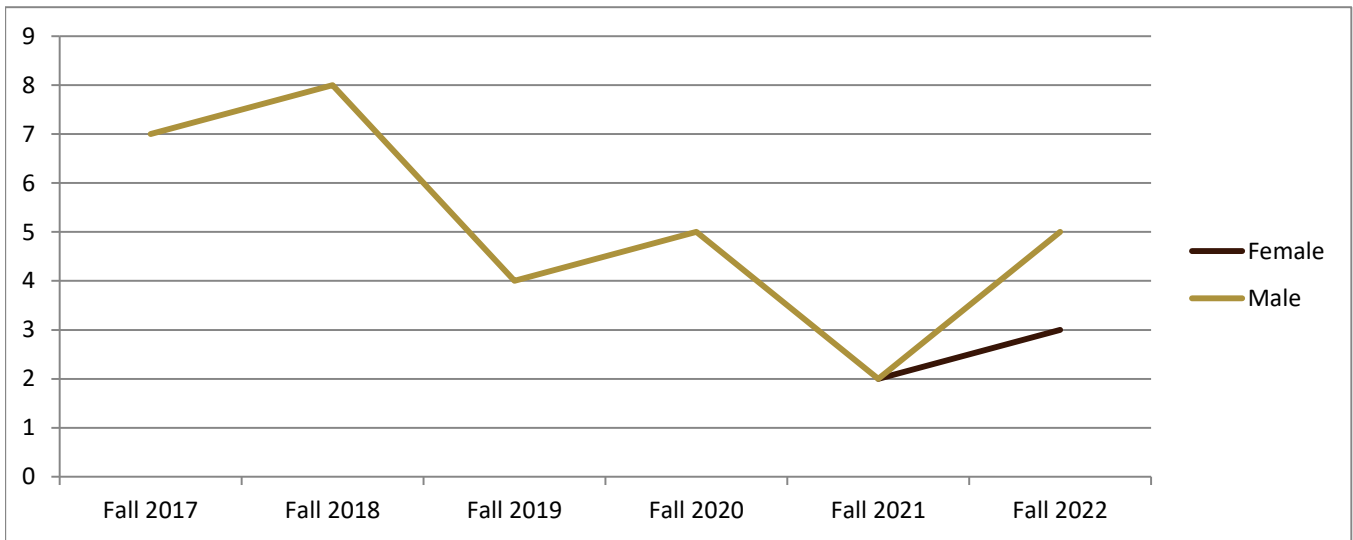

SMSU Mathematics Program Data

Enrolled Minors

Academic Years 2017-18 to 2022-23

Using Fall Semester Data (Fall 2017 to Fall 2022) for Term Specific measures

Enrolled by AY & Term		2018	2019	2020	2021	2022	2023
Fall		11	8	5	5	4	8
Spring		7	7	6	7	5	8
Summer		4	1	3	2	1	
Grand Total		22	16	14	14	10	16

SMSU Mathematics Program Data

Enrolled Minors

Academic Years 2017-18 to 2022-23

Using Fall Semester Data (Fall 2017 to Fall 2022) for Term Specific measures

By Gender	Fall 2017	Fall 2018	Fall 2019	Fall 2020	Fall 2021	Fall 2022
Female	4	8	1	5	2	3
Male	7	8	4	5	2	5
Grand Total	11	8	5	5	4	8

SMSU Mathematics Program Data

Enrolled Minors

Academic Years 2017-18 to 2022-23

Using Fall Semester Data (Fall 2017 to Fall 2022) for Term Specific measures

By Class Level	Fall 2017	Fall 2018	Fall 2019	Fall 2020	Fall 2021	Fall 2022
1 - Freshmen			1			
2 - Sophomore	1				2	2
3 - Junior	4	3	3	1		2
4 - Senior	6	4	2	4	1	4
5 - Previous Degree					1	
Grand Total	11	8	5	5	4	8