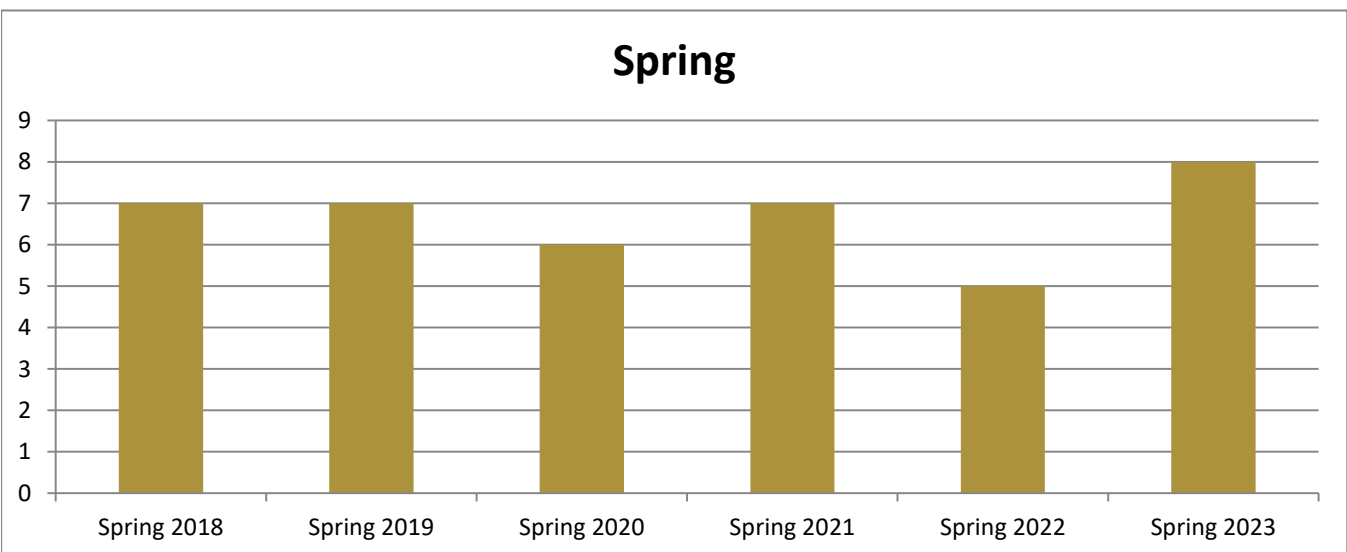

SMSU Mathematics Program Data

Enrolled Minors

Academic Years 2017-18 to 2022-23

Using Fall Semester Data (Fall 2017 to Fall 2022) for Term Specific measures

Enrolled by AY & Term		2018	2019	2020	2021	2022	2023
Fall		11	8	5	5	4	8
Spring		7	7	6	7	5	8
Summer		4	1	3	2	1	
Grand Total		22	16	14	14	10	16

SMSU Mathematics Program Data

Enrolled Minors

Academic Years 2017-18 to 2022-23

Using Fall Semester Data (Fall 2017 to Fall 2022) for Term Specific measures

By Gender	Fall 2017	Fall 2018	Fall 2019	Fall 2020	Fall 2021	Fall 2022
Female	4	8	1	5	2	3
Male	7	8	4	5	2	5
Grand Total	11	8	5	5	4	8